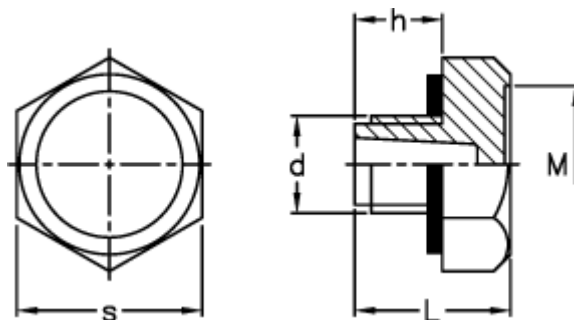

Data Sheet

Article number: 2311058288

Description: E+G Plug
TN.18x1.5

Measures

d = M18x1,5

h = 11

L = 18

M = 20.5

s = 26

Tightening torque N m = 8 to 10